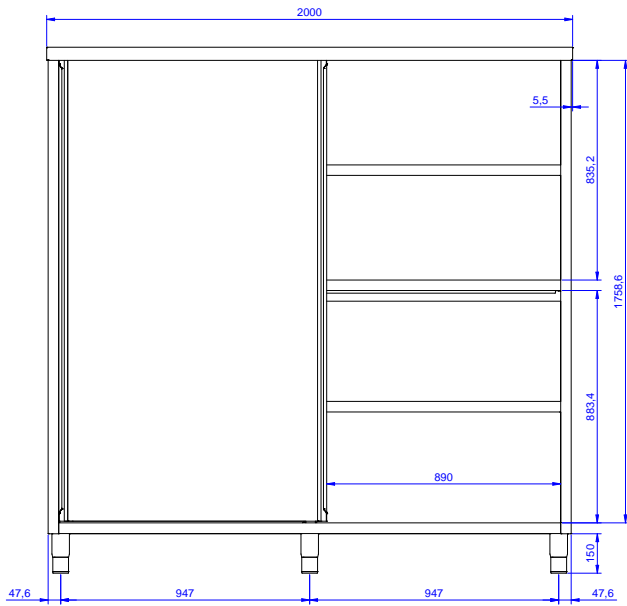

Short Form Specification

Item No. _____

Made entirely from stainless steel. Inner welded frame in stainless steel. Unique connection of panels to inner frame. Height adjustable intermediate shelves, supports and inner doors in stainless steel. Sound-deadened sliding doors. Mounted on feet, adjustable in height.

Main Features

- Handles in stainless steel for better hygiene and reliability.
- Sturdiness, stability and reliability of table accurately tested.

Construction

- Reinforced side and base panel in 304 AISI stainless steel.
- Sturdy sound-deadened sliding doors on tracks located flush to the front of the frame.
- Easy access to the cupboard interior on all lengths guaranteed by the use of only 2 doors.
- 304 AISI stainless steel feet, 200 mm high and 54 mm in diameter, adjustable by -50/+30 mm.
- Equipped with three intermediate shelves, one fixed in the middle and two which can be positioned at different heights.
- Intermediate shelf in stainless steel with riveted corners and trasversal reinforcement in stainless steel.
- 100 mm upstand with 10 mm radiused corner and 13 mm deep, designed to be used against a wall.
- Base panel has 40mm high profile, is 8/10 in thickness with upturned edges and bar reinforcement. It is welded to legs for further structure reinforcement.
- Two double-walled sliding doors flush fitting to the front of the frame can be removed to facilitate cleaning of the cupboard interior.
- 304 AISI stainless steel feet, 150 mm high and 54 mm in diameter, adjustable by -35/+25 mm.

Optional Accessories

- Wheel kit for cupboards, 4 wheels (2 with brakes), D=100 mm PNC 855299

APPROVAL: _____

Key Information:

Cabinet width:		
132802 (MAS2000SPN)	1945 mm	
Cabinet depth:	645 mm	
Cabinet height:	1797 mm	
External dimensions, Width:	2000 mm	
External dimensions, Depth:	700 mm	
External dimensions, Height:	2000 mm	
Net weight:	140 kg	

Front

Side

Top