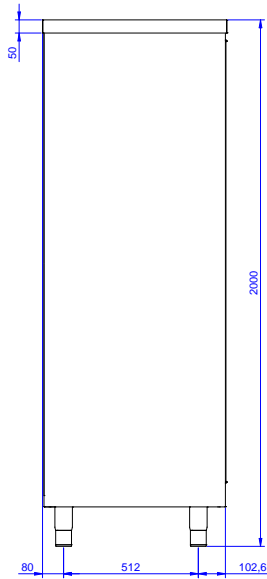

Main Features

- Handles in stainless steel for better hygiene and reliability.
- Sturdiness, stability and reliability of table accurately tested.

Construction

- Reinforced side and base panel in 304 AISI stainless steel.
- Sturdy sound-deadened sliding doors on tracks located flush to the front of the frame.
- Easy access to the cupboard interior on all lengths guaranteed by the use of only 2 doors.
- 304 AISI stainless steel feet, 200 mm high and 54 mm in diameter, adjustable by -50/+30 mm.
- Equipped with three intermediate shelves, one fixed in the middle and two which can be positioned at different heights.
- Intermediate shelf in stainless steel with riveted corners and trasversal reinforcement in stainless steel.
- 100 mm upstand with 10 mm radiused corner and 13 mm deep, designed to be used against a wall.
- Base panel has 40mm high profile, is 8/10 in thickness with upturned edges and bar reinforcement. It is welded to legs for further structure reinforcement.
- Two double-walled sliding doors flush fitting to the front of the frame can be removed to facilitate cleaning of the cupboard interior.
- 304 AISI stainless steel feet, 150 mm high and 54 mm in diameter, adjustable by -35/+25 mm.

Optional Accessories

- Wheel kit for cupboards, 4 wheels (2 with brakes), D=100 mm PNC 855299

APPROVAL: _____

Key Information:

Cabinet width:		
132802 (MAS2000SPN)	1945 mm	
Cabinet depth:	645 mm	
Cabinet height:	1797 mm	
External dimensions, Width:	2000 mm	
External dimensions, Depth:	700 mm	
External dimensions, Height:	2000 mm	
Net weight:	140 kg	

Front

Side

Top